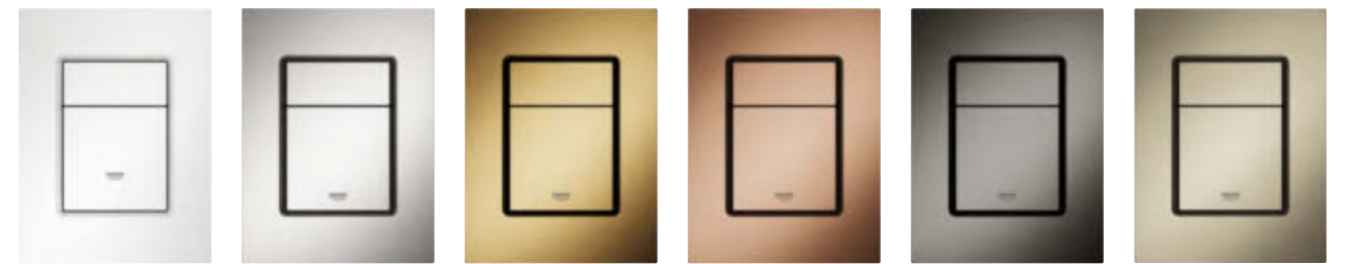

37 535 SH0 Alpine White   37 535 DC0 SuperSteel   37 535 GN0 Brushed Cool Sunrise   37 535 DL0 Brushed Warm Sunset   37 535 AL0 Brushed Hard Graphite   37 535 EN0 Brushed Nickel