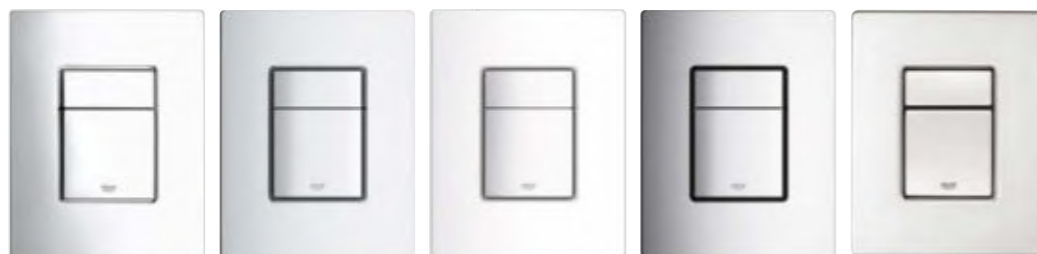

Skate Cosmopolitan

38 732 000
Chrome

38 732 P00
Matt Chrome

38 732 SH0
Alpine White

38 732 BR0
Titanium / anti-fingerprint

38 732 SD0
Stainless Steel